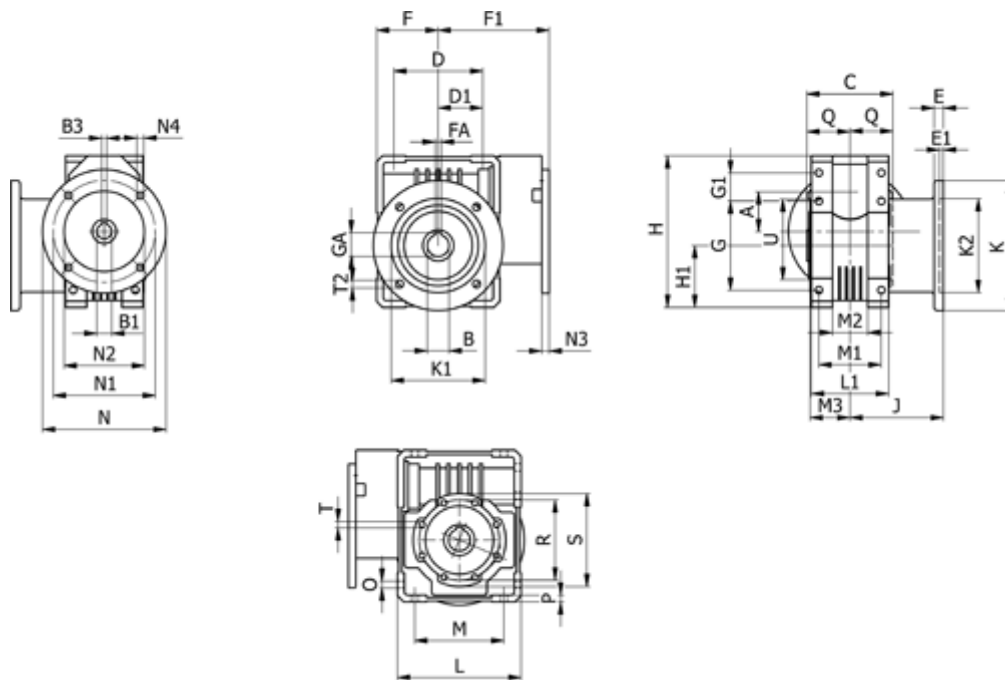

Article number: 392108606042010

Description: Worm gear
WR 86-UF2-60-63B5, without lubrication

Measures

A = 86.90	E = 15	H = 245.5	M = 126	N4 = M8x10	U = 110
B = 35	E1 = 6	H1 = 100.0	M1 = 115	O = 11.5	
B1 E7 = 14	F = 100	J = 151.0	M2 = 95	P = 11	
B2 = 16.3	F1 = 168	K = 210	M3 = 10	Q = 45	
B3 H9 = 5	FA = 10	K1 = 176	N = 140	R = 130	
C = 140	G = 144	K2 = 152	N1 = 130	S = 150	
D = 144.0	G1 = 45.5	L = 65	N2 = 110	T = M10x18	
D1 = 72.0	GA = 38.3	L1 = 144	N3 = 11.0	T2 = 12.5	